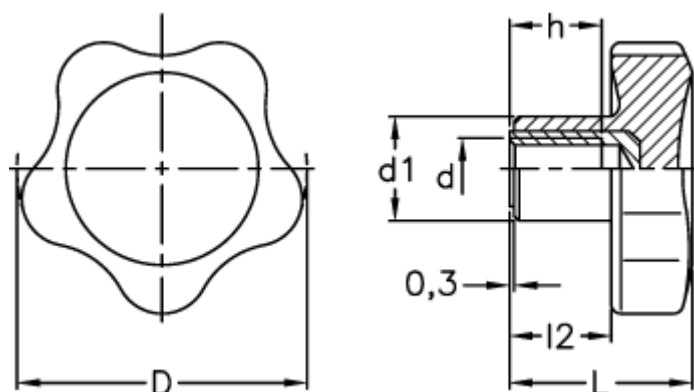

Data Sheet

Article number: 2302166551

Description: E+G Lobe knob
VC.692/60 B-M10

Measures

D	= 60
d1	= 21
d 6H	= M10
h	= 20
L	= 36.5
l2	= 21.0